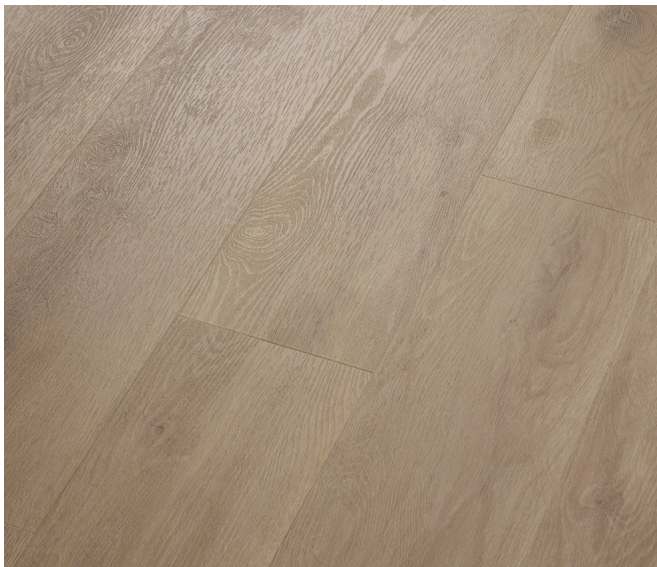

Meadow

Ocjena: Nije još ocijenjeno

Cijena

€49.79

[Postavite pitanje o ovom proizvodu](#)

Opis

Features

100% waterproof

Wear resistant

Petproof

Installation on any surface

Extremely stable

Product details

Product Name: MEADOW
Reference number: 50 LVP 804
Collection: Naturals 1200 Series
Core: Sound Core®
Underlayment: Attached Cork