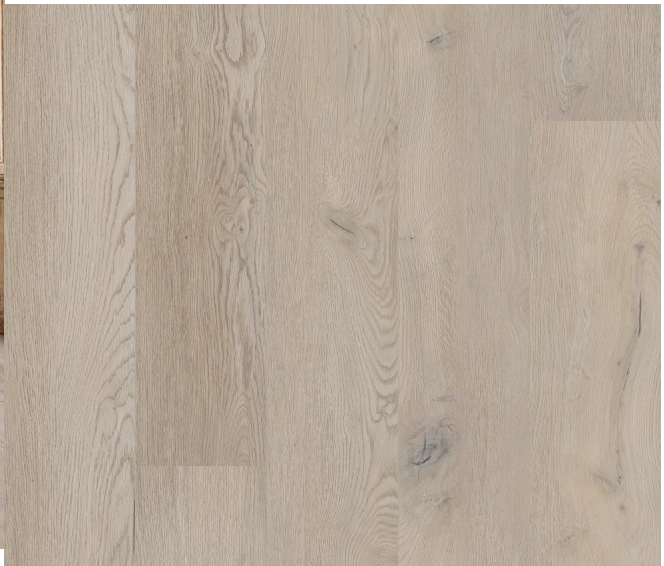

Kantara

Ocjena: Nije još ocijenjeno

Cijena

€71.69

[Postavite pitanje o ovom proizvodu](#)

Opis

Features

Best in class wear resistance
100% waterproof
Reduces noise
Extremely stable
Embossed in register
Bevels on the long sides
Petproof
Installation on any surface

Product details

Product Name: KANTARA
Reference number: 50 LVREXL 2515
Collection: XL-END
Core: Sound Core®
Underlayment: Attached Cork

Installation

Dimensions 2100 mm x 228 mm
Thickness: 15.0 mm
m²/box: 1.44 m²